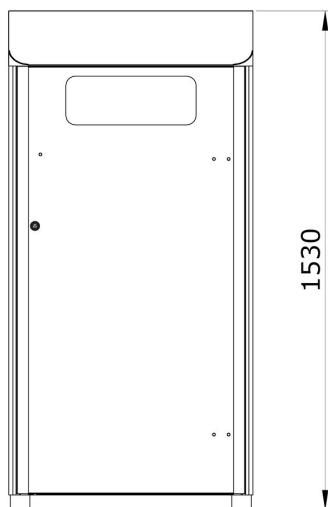

CONTAINER SHELTER  
DRIVE IN 360L

TECHNICAL DATA

- Kind of bin: Container Shelter for mobile 360 Liter waste containers
- Emptying: unlock the snap lock and open the door, the mobile waste Container is free accessible for emptying
- Volume (L): 360
- Weight (kg): 175
- Material: galvanised steel or stainless steel
- Surface: galvanised-painted oder blasted
- Assembly: Fixing material additionally available