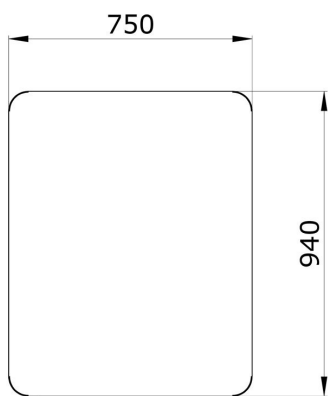

CONTAINER SHELTER  
DRIVE IN 360L

TECHNICAL DATA

- Kind of bin: Container Shelter for mobile 360 Liter waste containers
- Emptying: unlock the snap lock and open the door, the mobile waste Container is free accessible for emptying
- Volume (L): 360
- Weight (kg): 175
- Material: galvanised steel or stainless steel
- Surface: galvanised-painted oder blasted
- Assembly: Fixing material additionally available