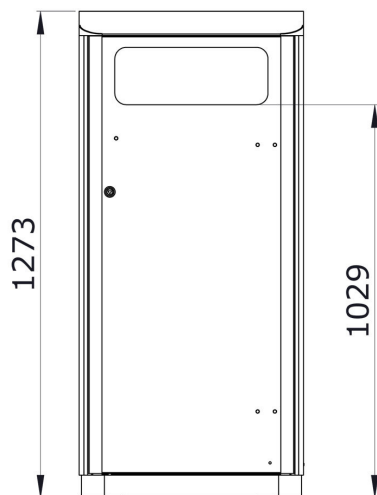

DRIVE IN CONTAINER SHELTER
120 L WITH ROUND TOP

TECHNICAL DATA

- Kind of bin: Container Shelter for 120 Liter mobile waste container
- Emptying: Unlock the snap lock and open the door, the mobile waste container is free accessible for emptying
- Volume (L): 120
- Weight (kg): 125
- Material: galvanised steel or stainless steel
- Surface: galvanised-painted or blasted
- Assembly: Fixing material additionally available