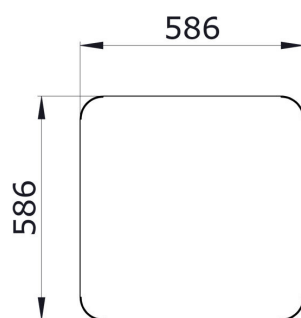

DRIVE IN CONTAINER SHELTER
120 L WITH ROUND TOP

TECHNICAL DATA

- Kind of bin: Container Shelter for 120 Liter mobile waste container
- Emptying: Unlock the snap lock and open the door, the mobile waste container is free accessible for emptying
- Volume (L): 120
- Weight (kg): 125
- Material: galvanised steel or stainless steel
- Surface: galvanised-painted or blasted
- Assembly: Fixing material additionally available